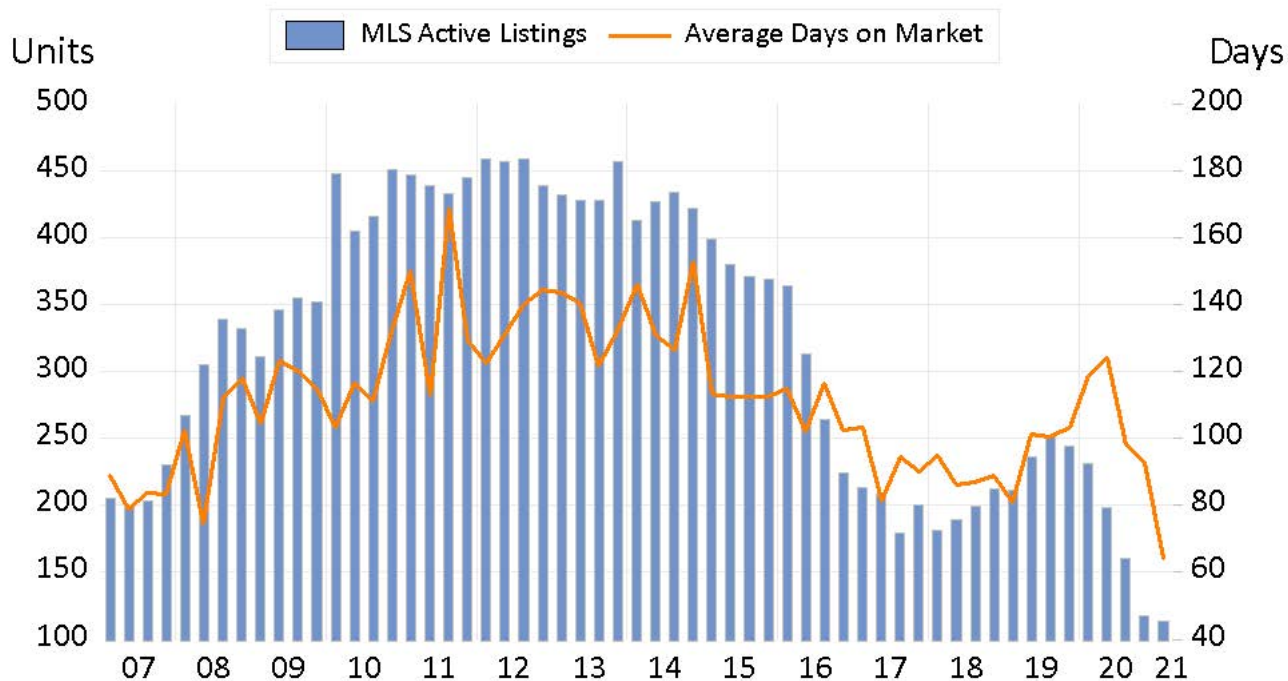

100 Mile House

Source: BC Northern Real Estate Board, BCREA Economics. All data is quarterly and seasonally adjusted