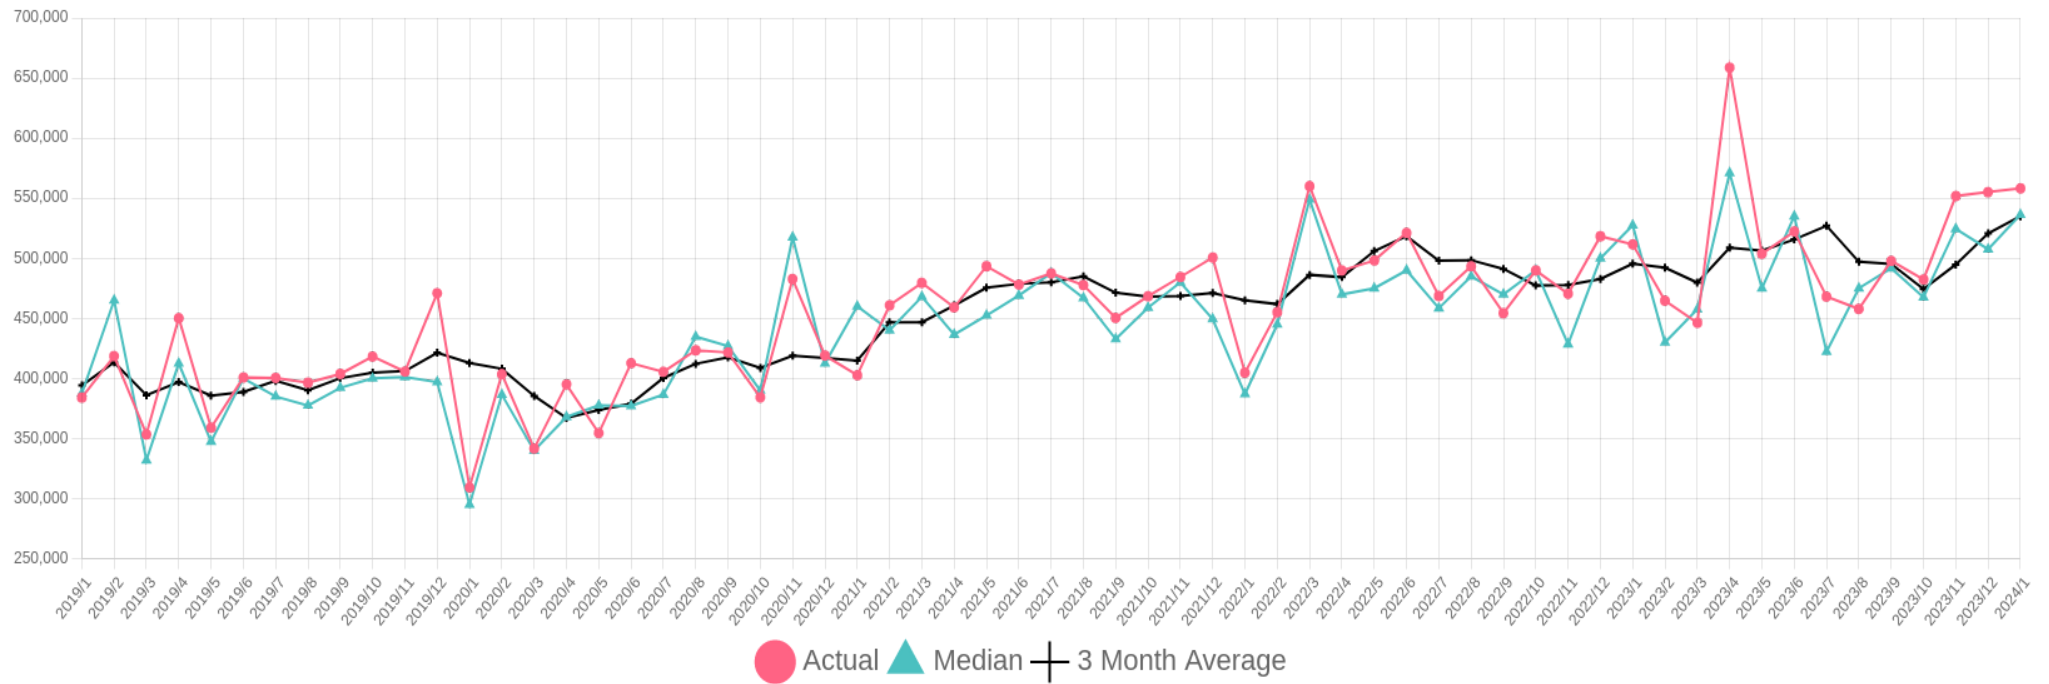

# Terrace Single Family Residential Sale Price

5 Year Chart