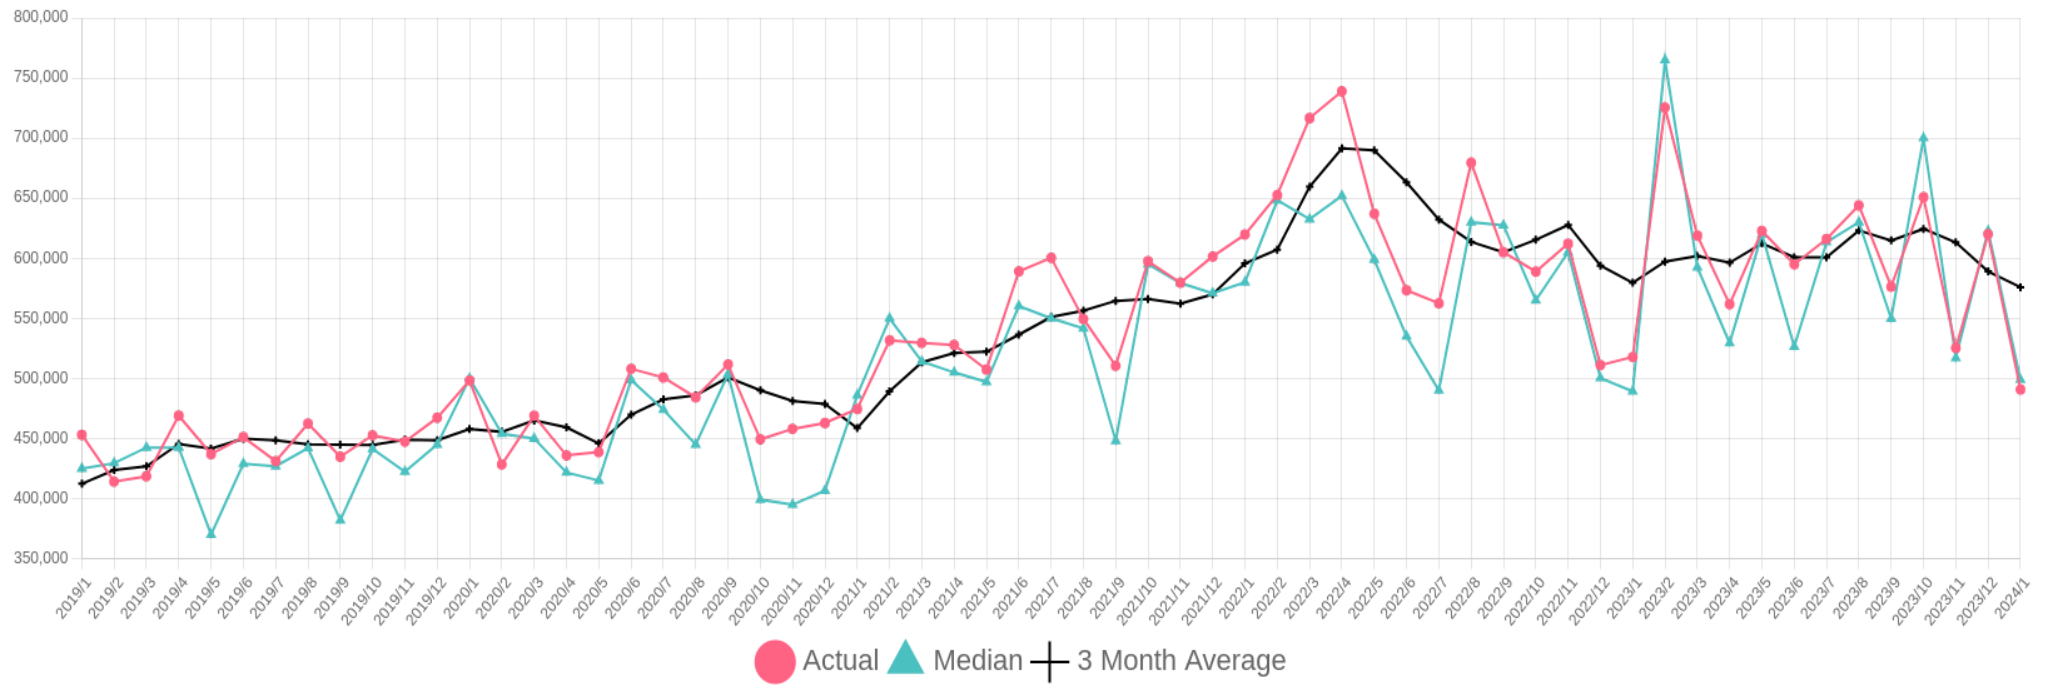

PG City South West Single Family Residential Sale Price

5 Year Chart