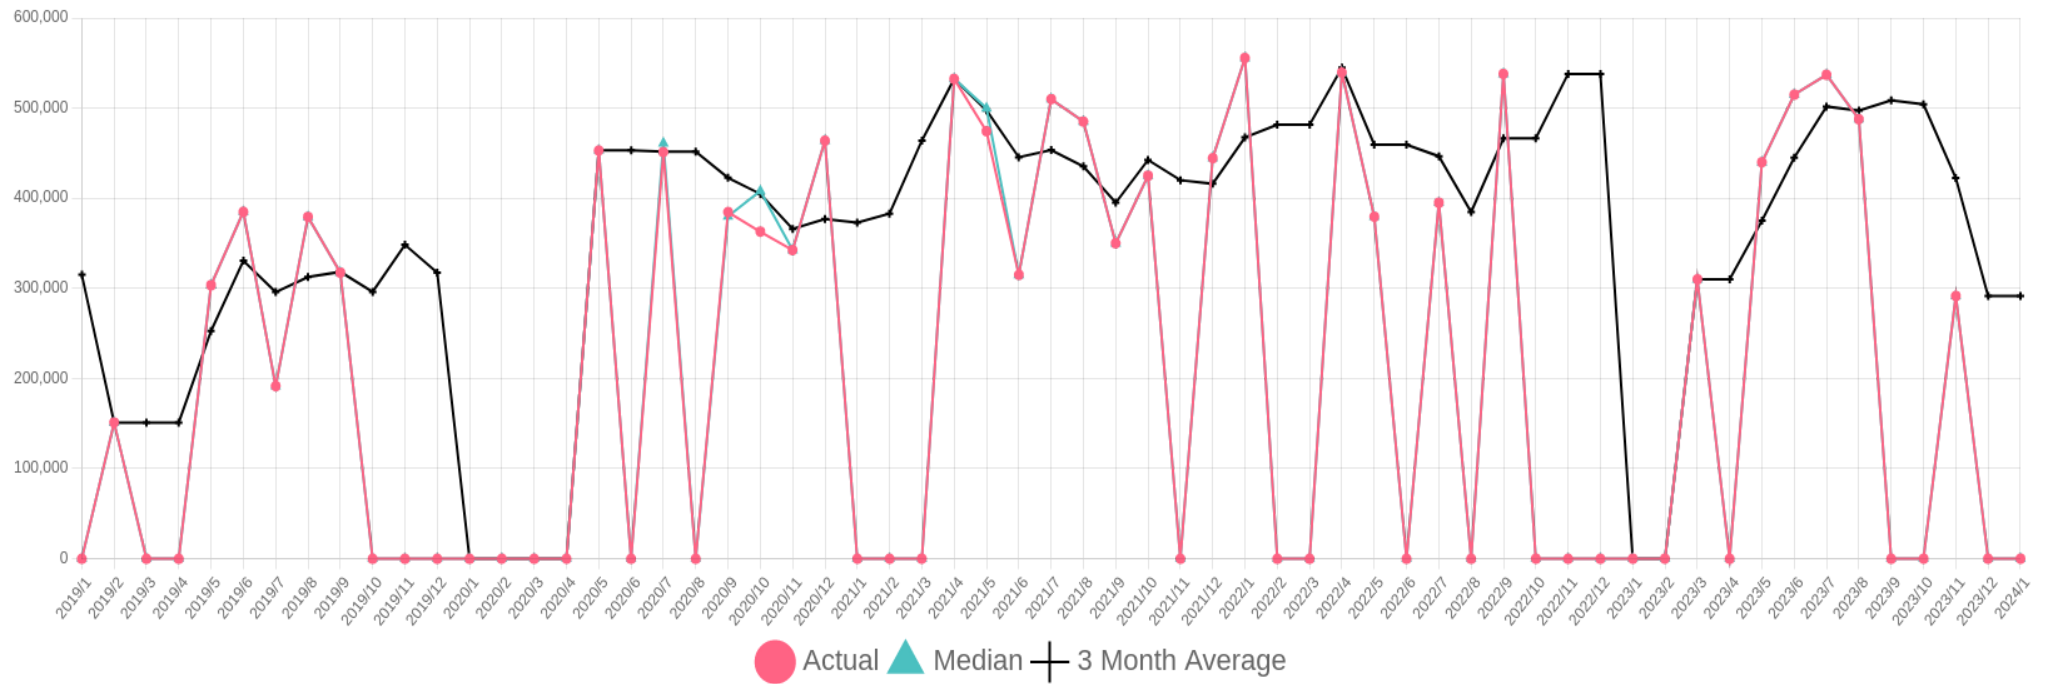

PG City South East Single Family Residential Sale Price

5 Year Chart