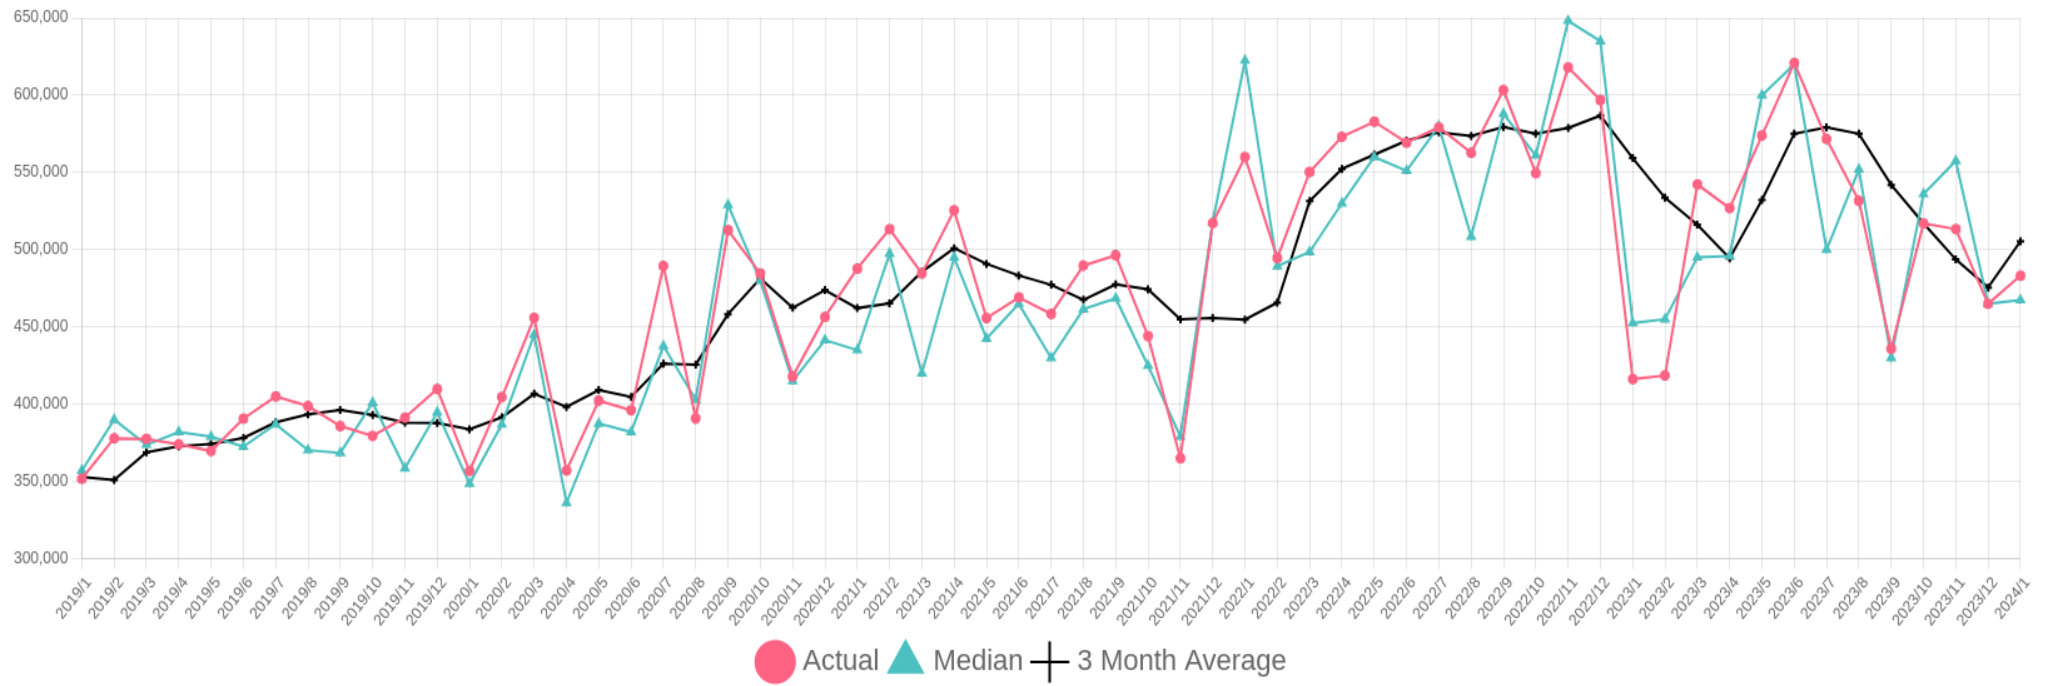

PG City North Single Family Residential Sale Price

5 Year Chart