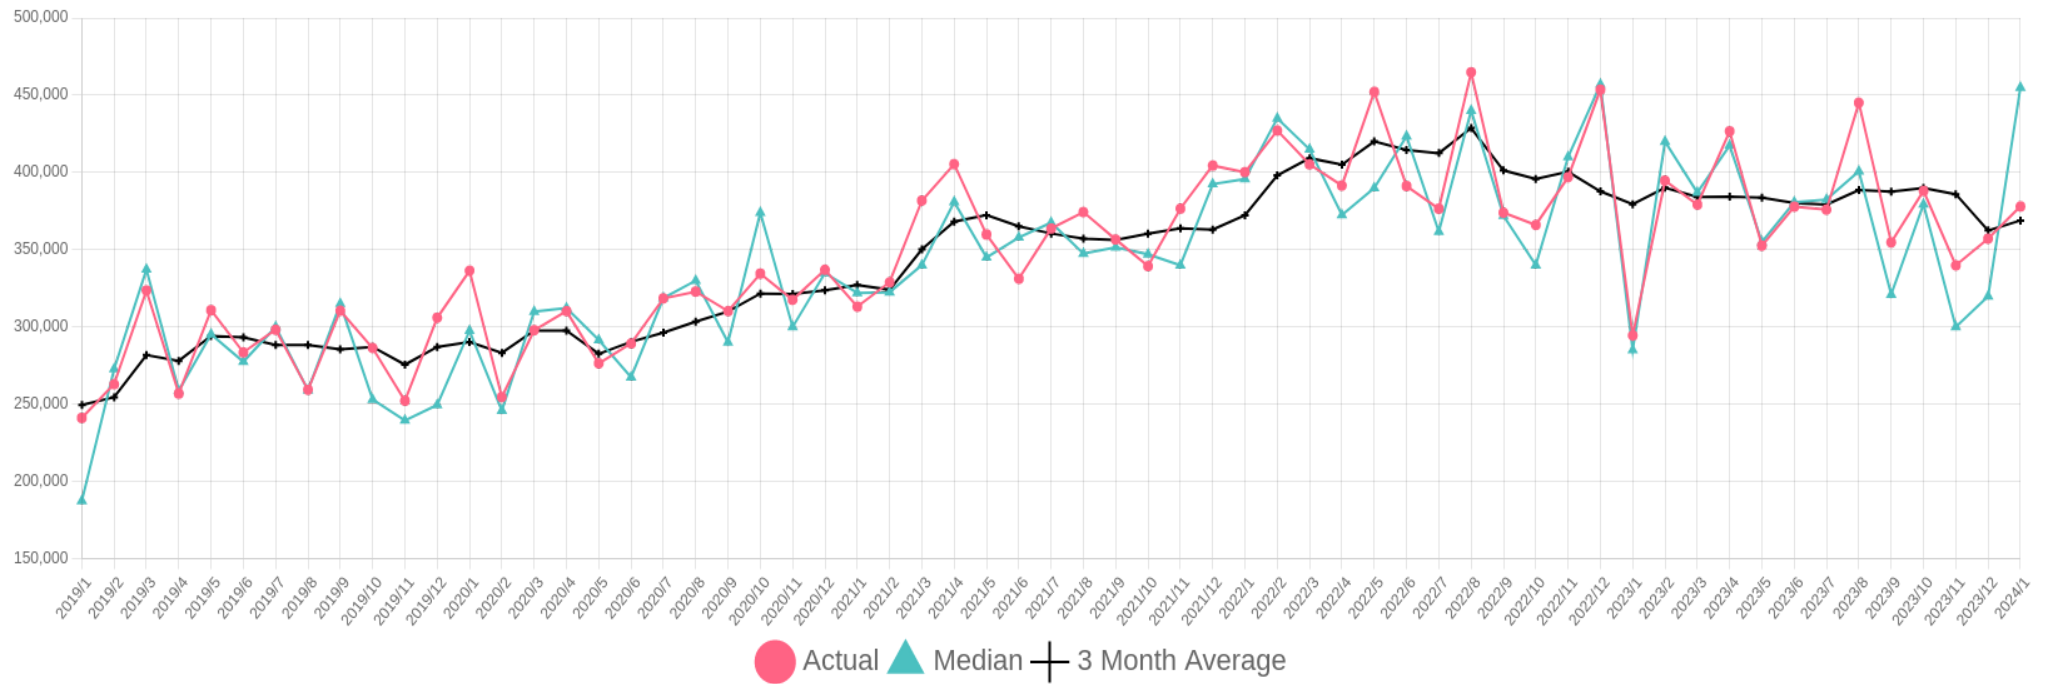

# PG City Central Single Family Residential Sale Price

5 Year Chart