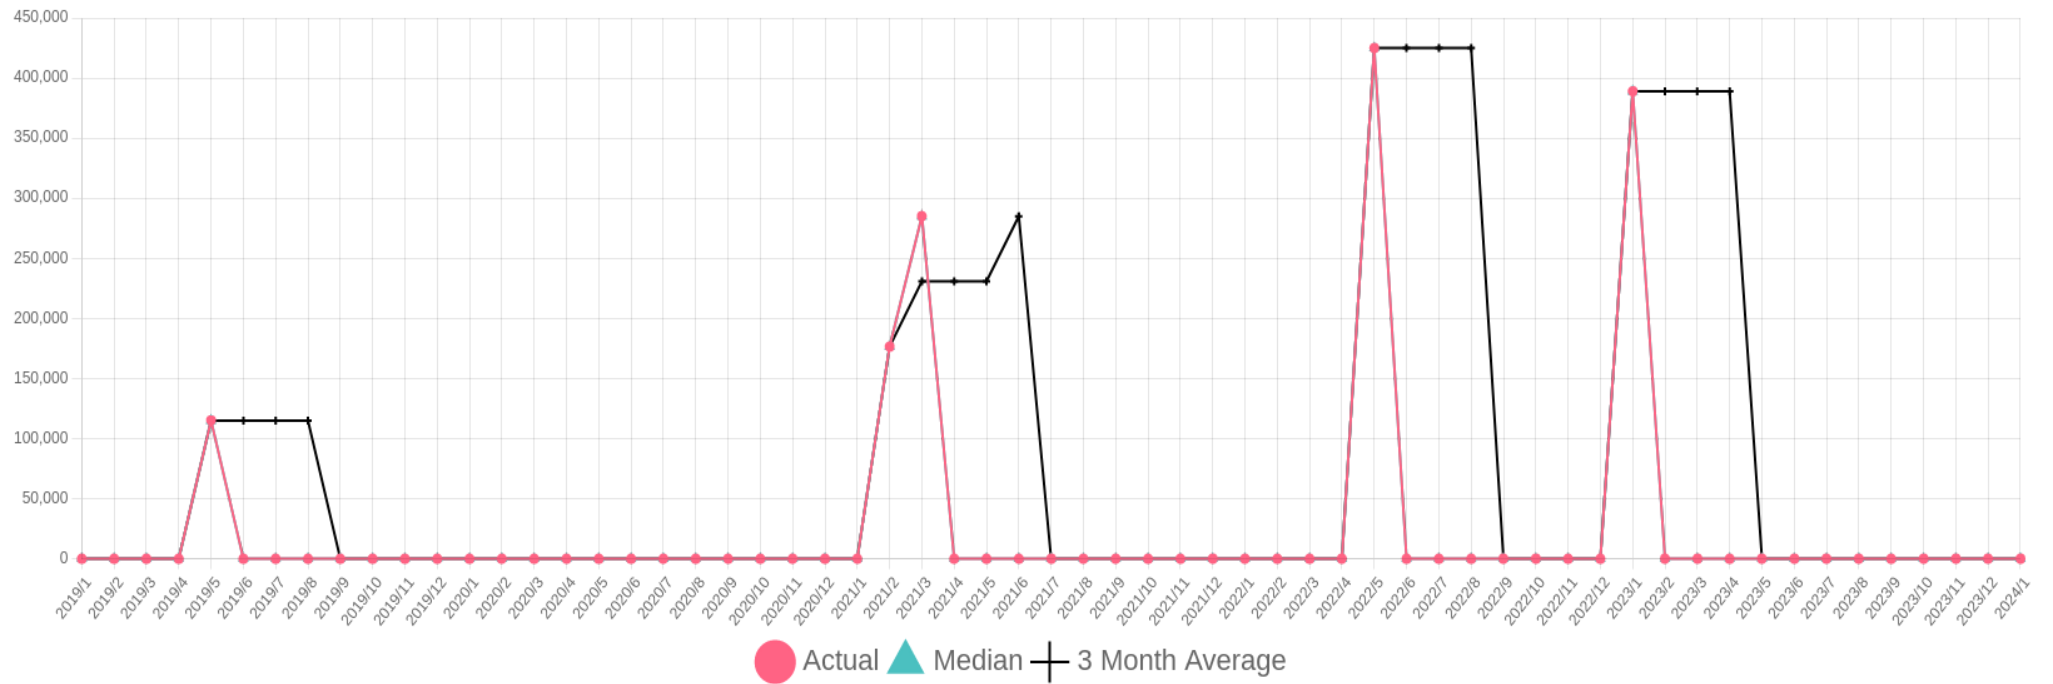

Iskut to Atlin Single Family Residential Sale Price

5 Year Chart